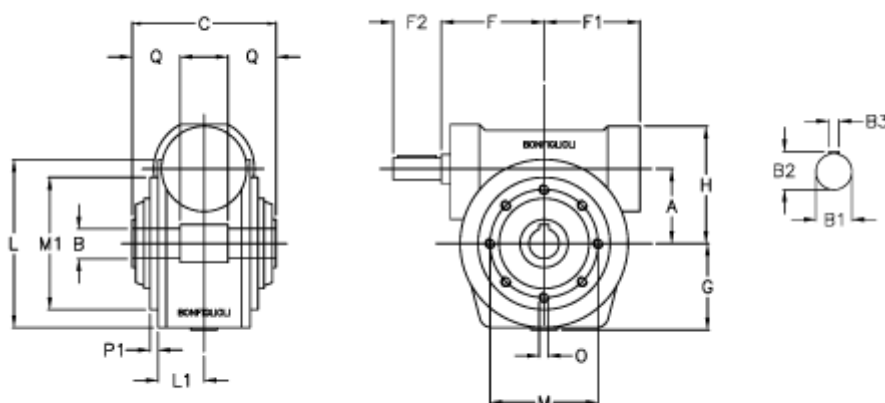

Article number: 3901044046700

Description: Worm gear with solid input shaft
VF 44P-46-HS

Measures

a	= 44.6	F1 = 54	O = M6x8
B	= 18	F2 = 30	P1 = 2.0
B1	= 11	g = 51	Q = 24.5
B2	= 12.5	H = 71	
B3	= 4	L = 80.0	
C	= 64	L1 = 35.0	
Description = VF 44P-xx-HS		m = 65	
F	= 54.0	M1 = 50	